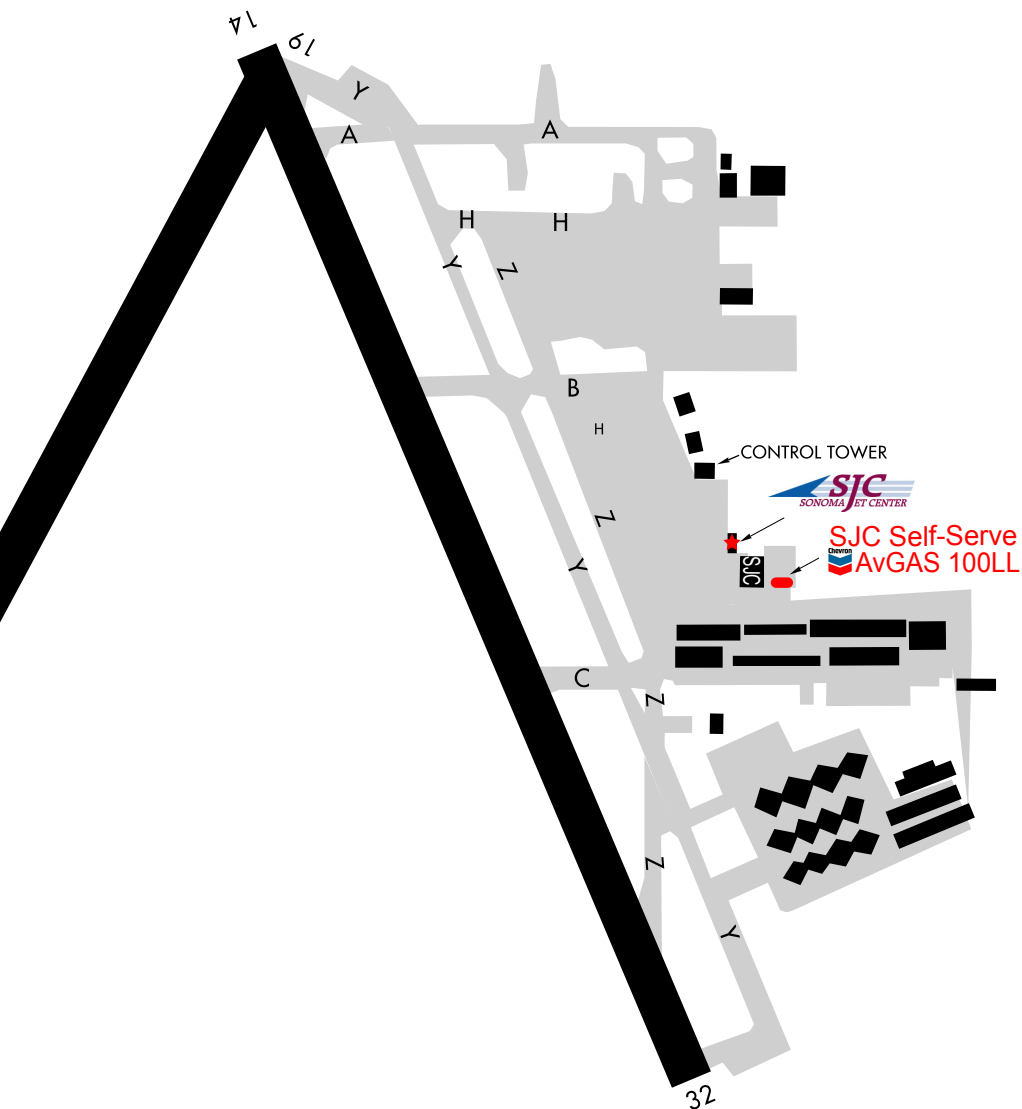

AIRPORT DIAGRAM

SANTA ROSA/ CHARLES M. SCHULZ-SONOMA COUNTY (STS)
SANTA ROSA, CALIFORNIA

SONOMA JET CENTER ★
131.375
Ph: (707) 523-2800

"Your Gateway to Northern California"

AIRPORT DIAGRAM

SANTA ROSA, CALIFORNIA
SANTA ROSA/ CHARLES M. SCHULZ-SONOMA COUNTY (STS)